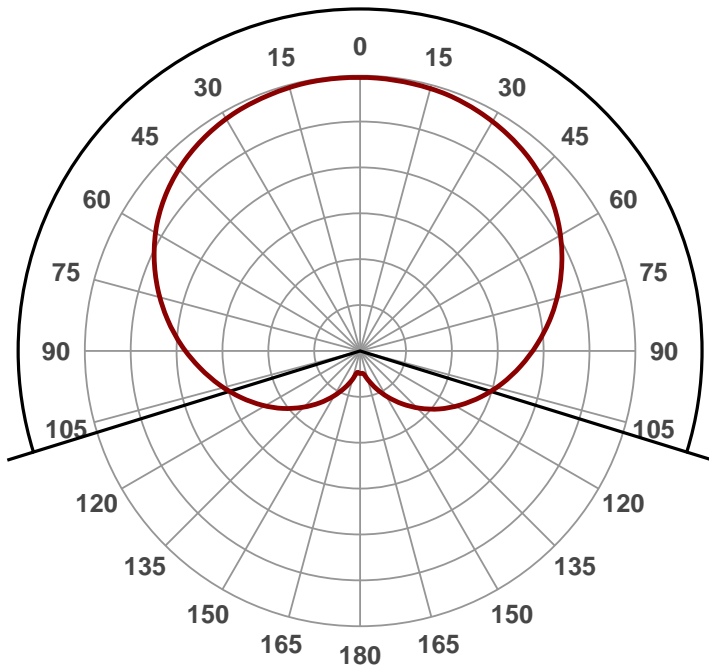

Light efficiency:

Light quality:

Color temperature:

Output: 270 lm
 Peak: 35,0 cd
 Power: 4,0 W
 PF: 0,40

Beam angle

214,4°

Product name:
Demo 4

Date and time:
25-07-2013 15:18:47

Item number:
45876

Price:
35\$

Minimum order quantity:
100

Additional information:
Measured sample received directly from production, part of zero series to be verified for product introduction.

Color

CIE1931
 x: 0,436
 y: 0,416